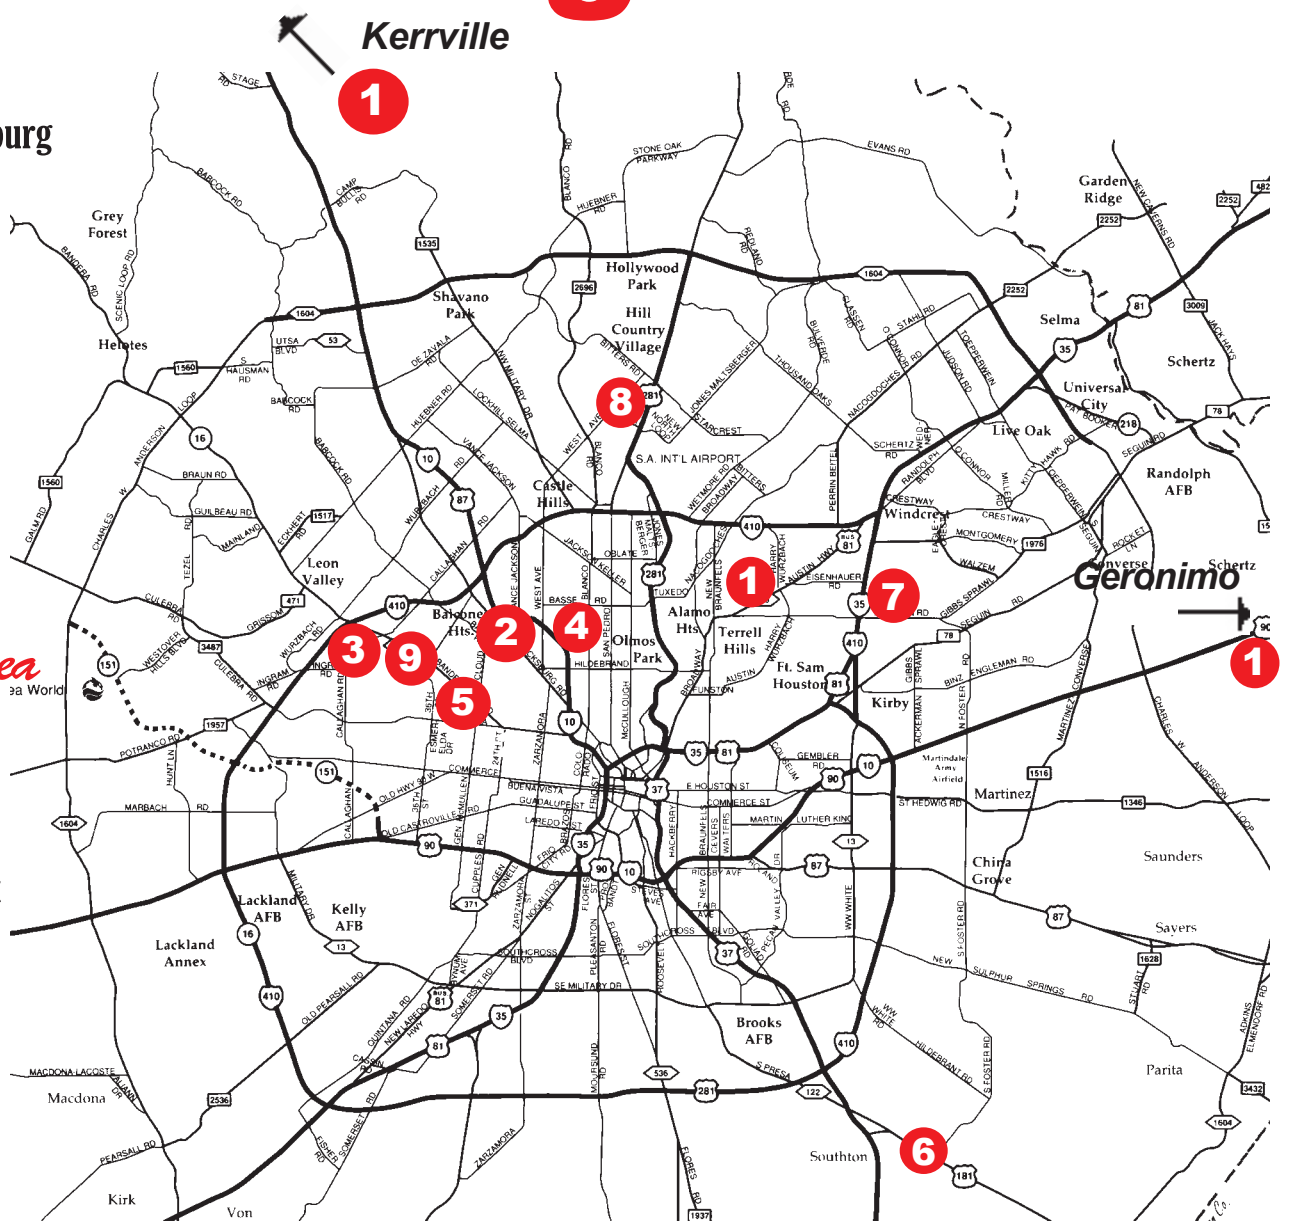

San Antonio **Bingo Guide**

San Antonio Area

1. Alamo Hills Bingo, 1201 Austin Hwy.
2. American Legion Post 2, 3518 Fredricksburg
3. Bandera Bingo, 5810 Bandera
4. Blanco Ballroom, 3719 Blanco Road
5. Golden Bingo, 1327 Bandera
6. Hilltop Bingo, 1063 Hwy. 181 South
7. I-35 Bingo, 6830 IH 35 North
8. Jackpot Bingo Parlor, 13307 San Pedro
9. Randys Bingo, 1534 Bandera Road

San Marcos/New Braunfels Area

1. 1-2-3 Bingo, 280 Navarro, Geronimo

Kerville Area

1. American Legion 208, 3800 Hwy 27 East

Sequin Area

1. Fiesta Bingo, 735 East I-10

Austin **Bingo Guide**

Austin Area

1. American Bingo, 1919 E. Riverside
2. B-12 Bingo, 2101 W. Ben White
3. Big Star, 910 W. Anderson Lane
4. Capitol Bingo, (Formerly Crossroads Bingo)
5310 Burnet Rd. At North Loop
5. Creekside Charity Bingo,
2300 Chisholm Trail, Round Rock
6. River City Bingo, 900 Braker Lane