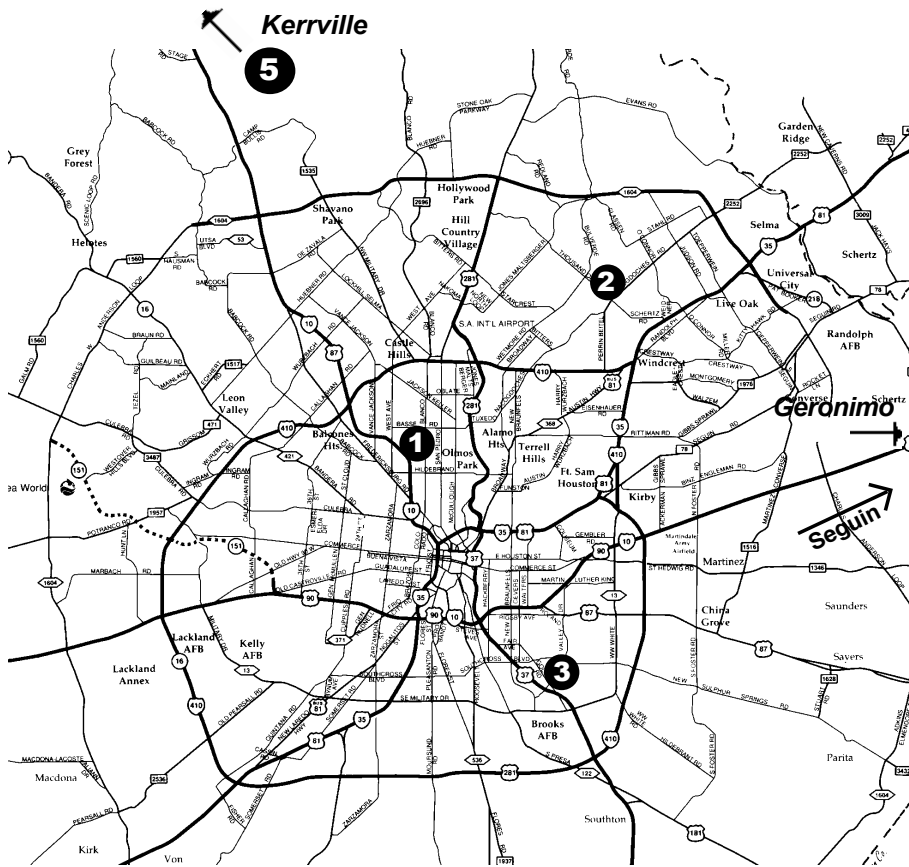

San Antonio Bingo Guide

San Antonio Area

1. Blanco Bingo, 3719 Blanco Rd
2. Flamingo Bingo, 12330 Nacogdoches Rd
3. Megabucks Bingo, 2111 Goliad

Kerville Area

5. American Legion 208, 3800 Hwy 27 East

Louisiana Area

- Coushatta Casino Resort, 777 Coushatta Dr. Kinder, LA

Austin Bingo Guide

Austin Area

1. American Bingo, 1919 E Riverside Dr.
2. Ben White Bingo, 2101 W. Ben White
3. Big Star, 910 W. Anderson Lane
4. Capitol Bingo, 5310 Burnet Rd. At North Loop
5. Creekside Charity Bingo, 2300 Chisholm Trail, Round Rock