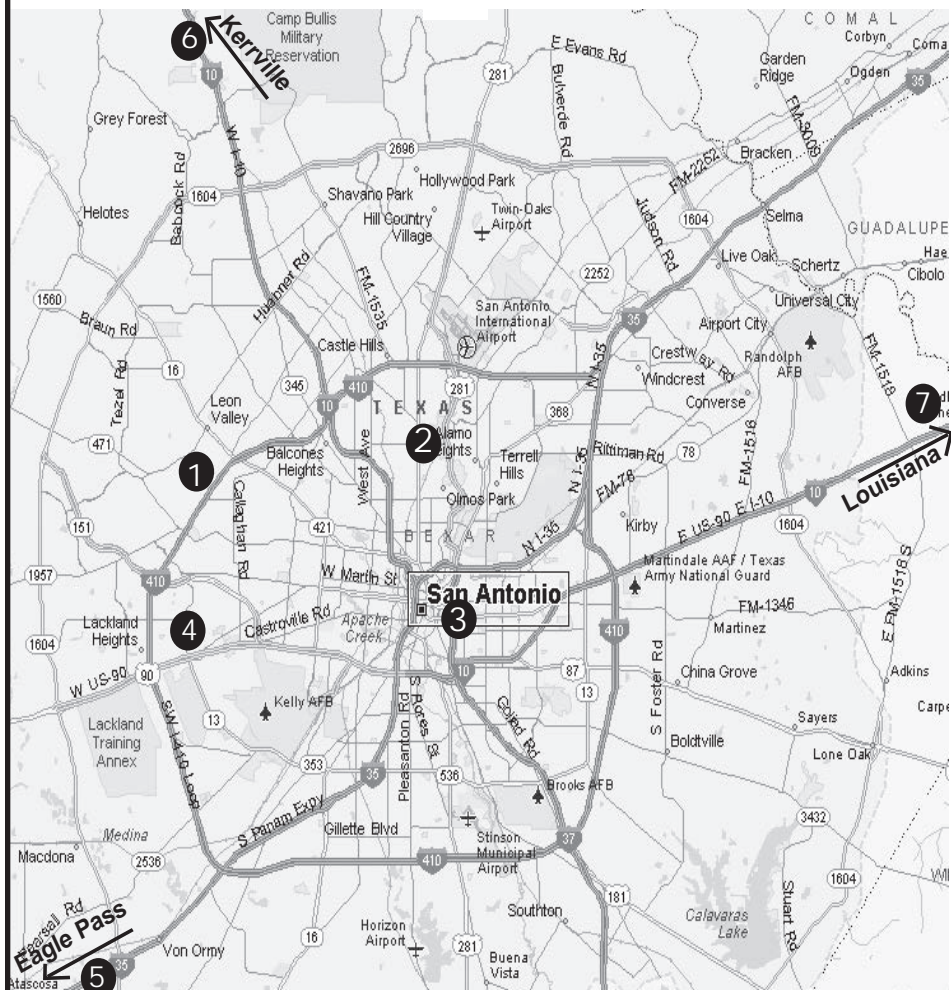

GAME SCHEDULE

San Antonio

LOCATION	PHONE	MON.	TUES.	WED.	THURS.	FRI.	SAT.	SUN.
1. Circus Bingo-Wurzbach 3307 Wurzbach, San Antonio	210-523-1141	7:00 PM 8:30 PM	7:00 PM 8:30 PM	7:00 PM 8:30 PM	7:00 PM 8:30 PM	7:00 PM 8:30 PM 10:00 PM	7:00 PM 8:30 PM 10:00 PM	7:00 PM 8:30 PM
2. Circus Bingo-Blanco 3719 Blanco, San Antonio	210-733-3838	11:30 AM 1:00 PM	11:30 AM 1:00 PM	11:30 AM 1:00 PM	11:30 AM 1:00 PM	11:30 AM 1:00 PM	11:30 AM 1:00 PM	1:00 PM 2:30 PM
3. Circus Bingo-Play-Mor 919 Pleasanton Rd, San Antonio	210-923-9359	7:00 PM 8:30 PM	7:00 PM 8:30 PM	7:00 PM 8:30 PM	7:00 PM 8:30 PM	7:00 PM 8:30 PM 10:00 PM	7:00 PM 8:30 PM	7:00PM 8:30PM
4. Circus Bingo-Military 7169 US HWY 90 W, San Antonio	210-538-5038	11:30AM 1:00 PM			11:30AM 1:00 PM	11:30AM 1:00 PM	11:30AM 1:00 PM	1:00 PM 2:30 PM

San Antonio Bingo Guide

San Antonio Area

1. Circus Bingo, 3307 Wurzbach
2. Circus Bingo Blanco, 3719 Blanco Rd
3. Circus Bingo Play-MorBingo 919 Pleasanton Rd
4. Circus Bingo Play-Military 7169 US HWY 90 W

Kerrville Area

6. American Legion 208, 3800 Hwy 27 East

Louisiana Area

7. Coushatta Casino Resort, 777 Coushatta Dr. Kinder, LA

Eagle Pass Area

5. Kickapoo Lucky Eagle Casino

Austin Bingo Guide

Austin Area

1. Big Star, 910 W. Anderson Lane
2. Capitol Bingo, 5310 Burnet Rd. At North Loop
3. Creekside Charity Bingo, 2300 Chisholm Trail, Round Rock