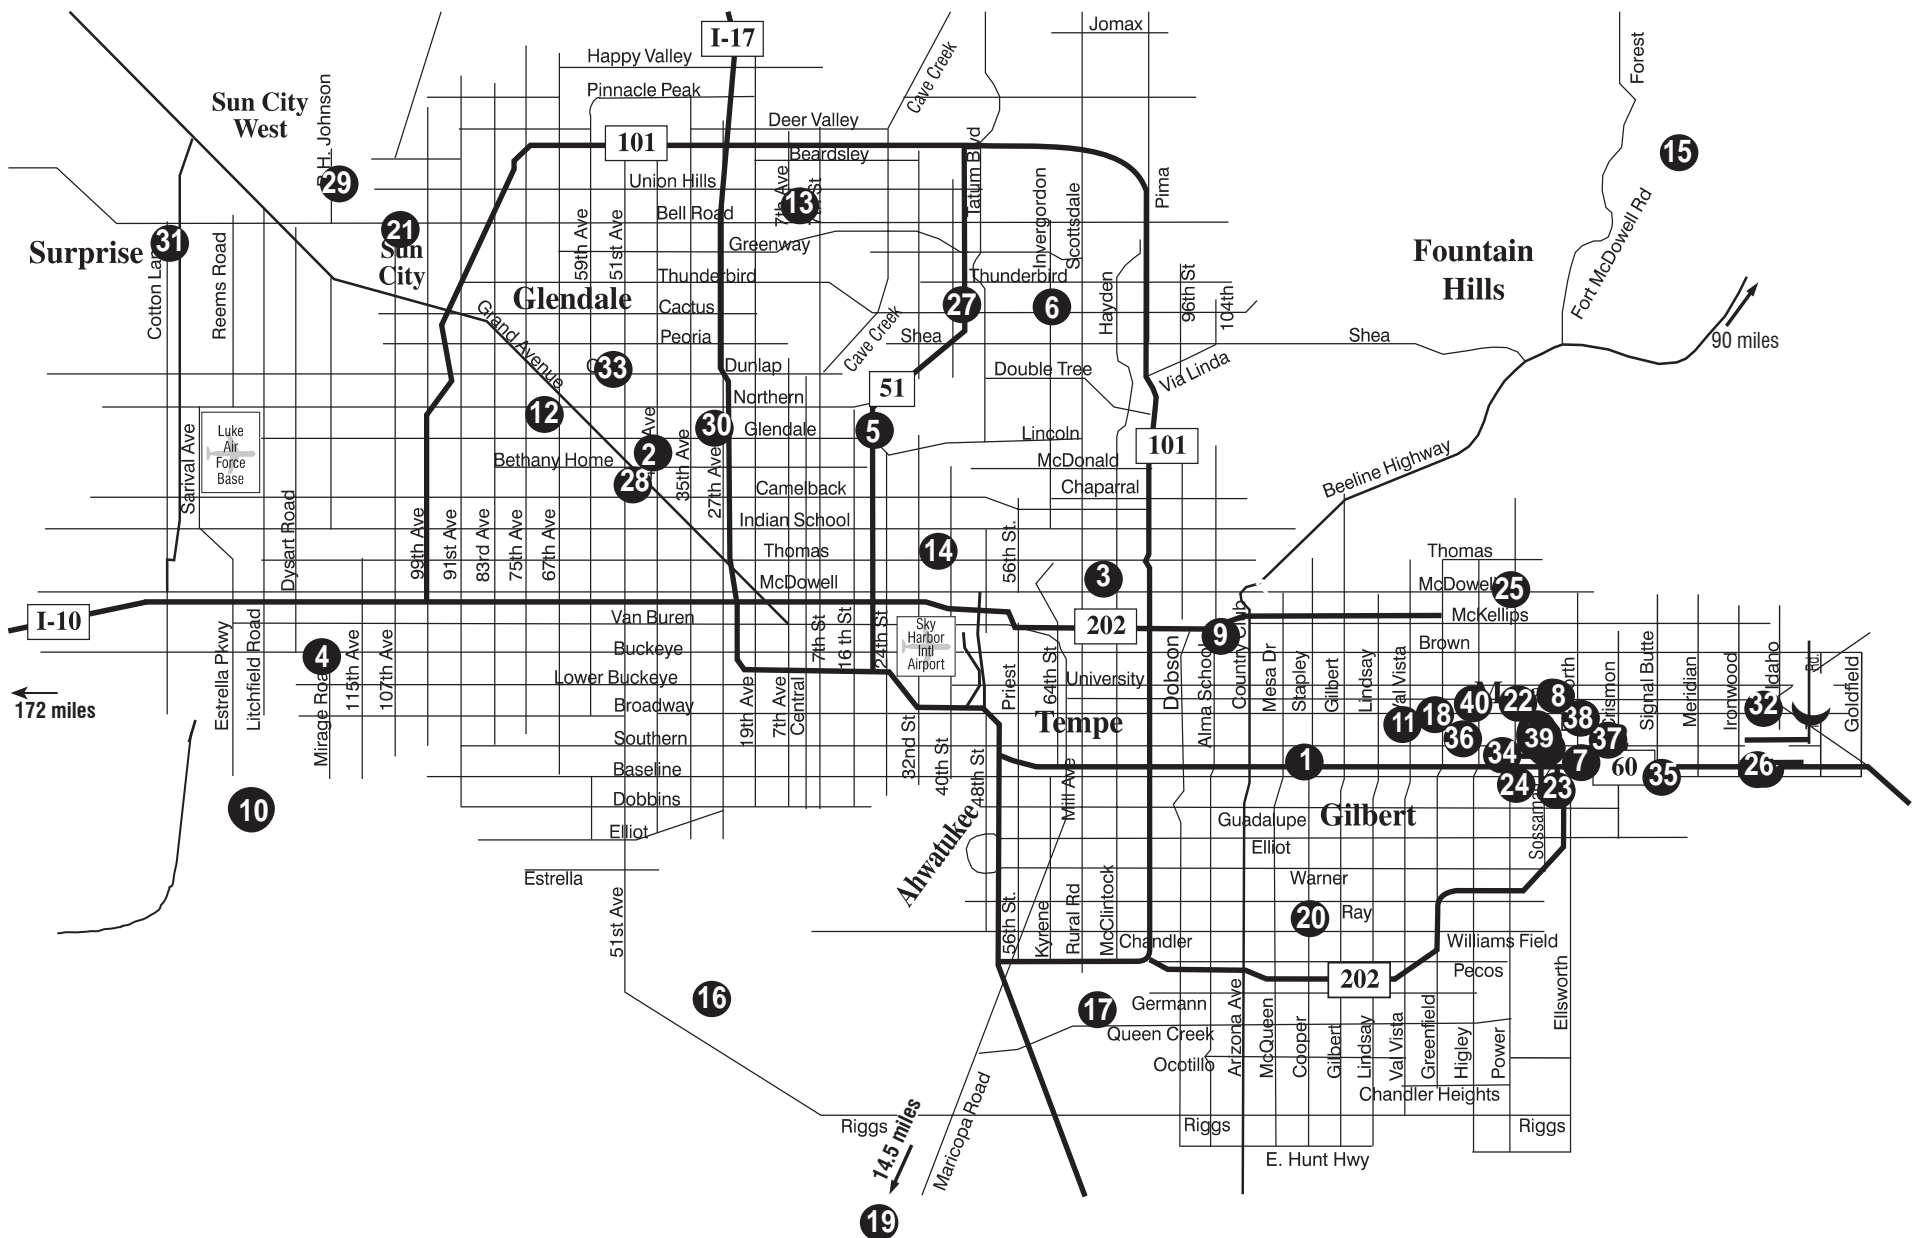

PHOENIX METROPOLITAN AREA MAP