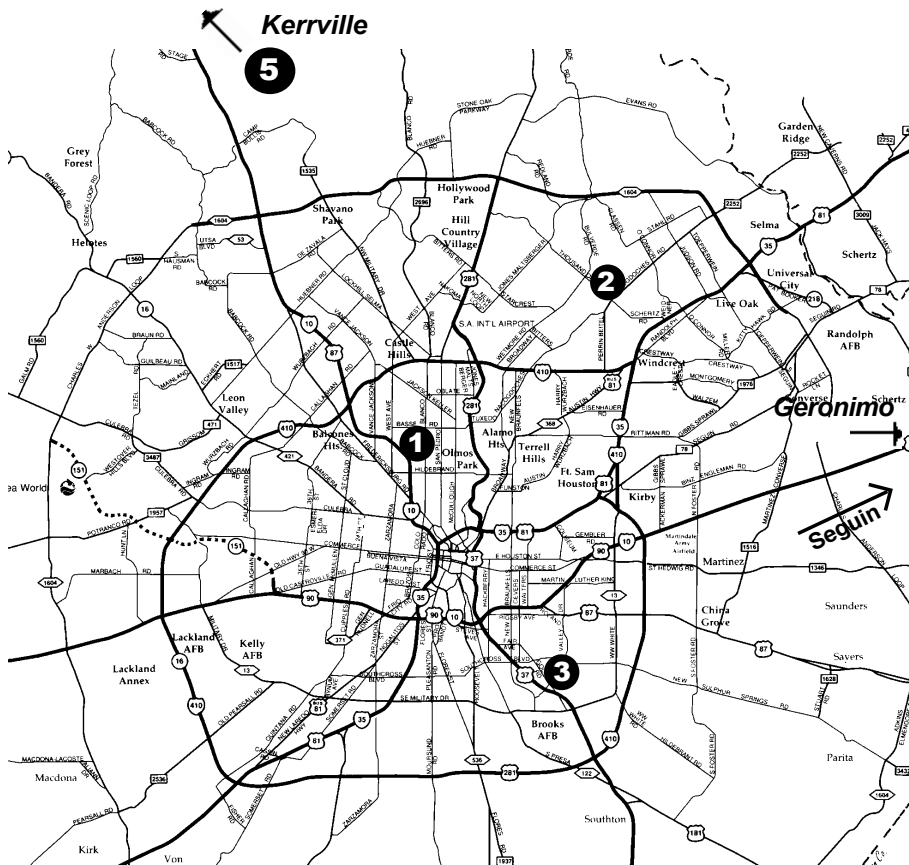

San Antonio Bingo Guide

San Antonio Area

1. Blanco Bingo, 3719 Blanco Rd
2. Flamingo Bingo, 12330 Nacogdoches Rd
3. Megabucks Bingo, 2111 Goliad

Kerville Area

5. American Legion 208, 3800 Hwy 27 East

Louisiana Area

- Coushatta Casino Resort, 777 Coushatta Dr. Kinder, LA

Austin Bingo Guide

Austin Area

1. American Bingo, 1919 E Riverside Dr.
2. Ben White Bingo, 2101 W. Ben White
3. Big Star, 910 W. Anderson Lane
4. Capitol Bingo, 5310 Burnet Rd. At North Loop
5. Creekside Charity Bingo, 2300 Chisholm Trail, Round Rock