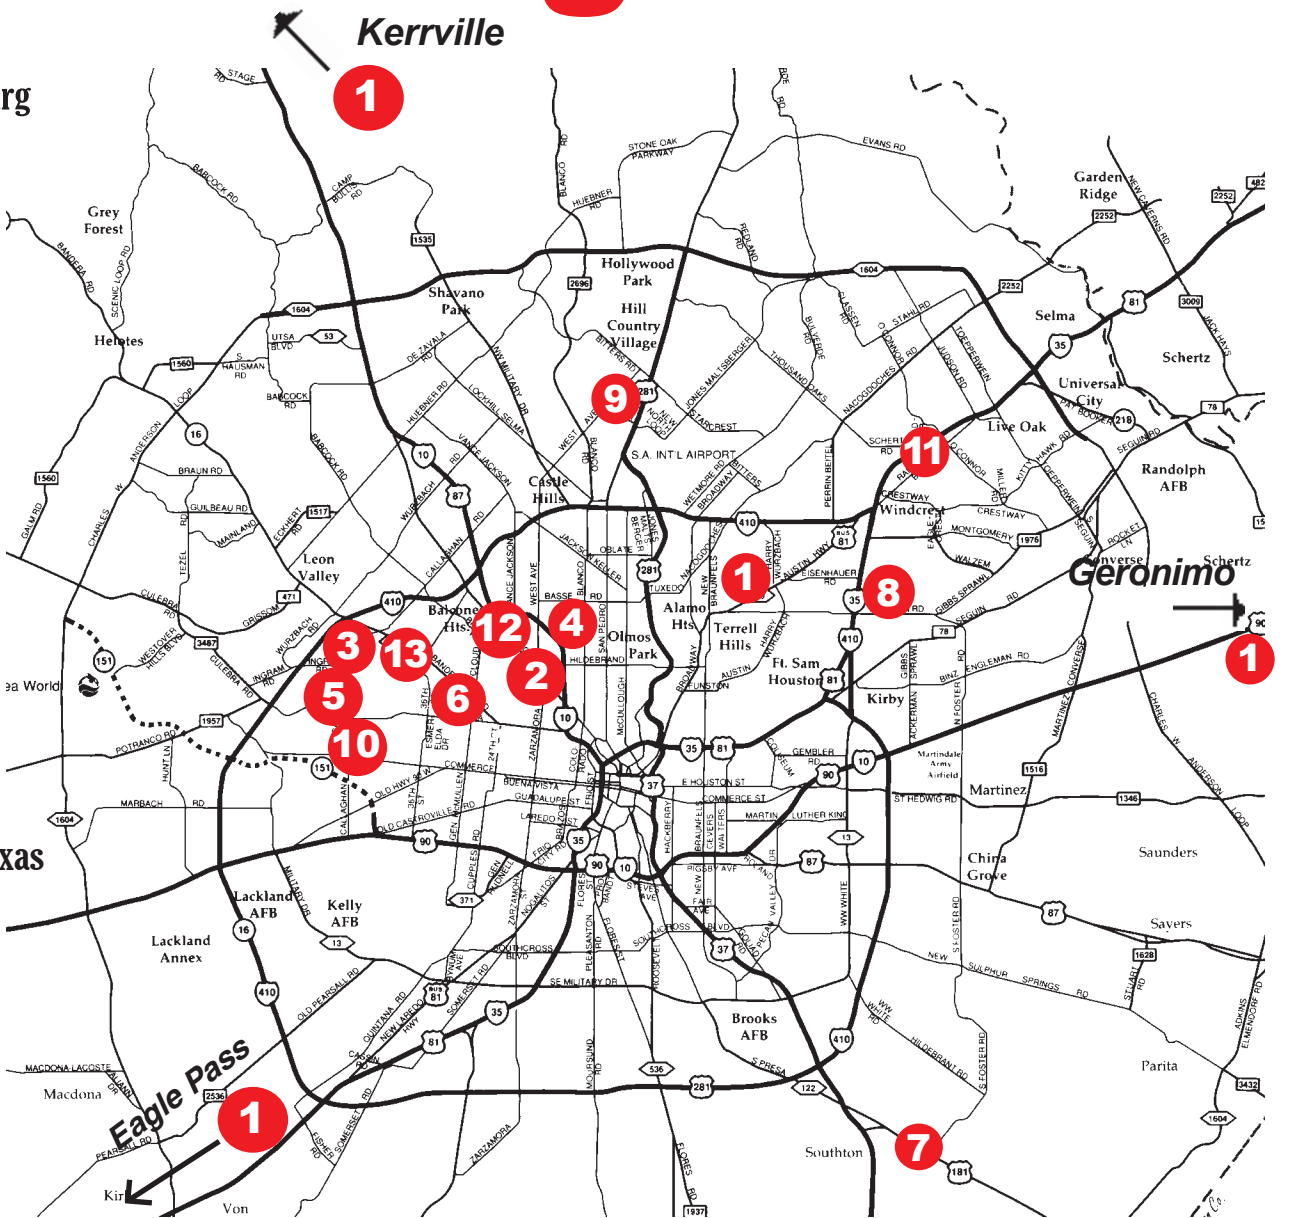

San Antonio **Bingo Guide**

San Antonio Area

1. Alamo Hills Bingo, 1201 Austin Hwy.
2. American Legion Post 2, 3518 Fredricksburg
3. Bandera Late Night Bingo, 5810 Bandera
4. Blanco Ballroom, 3719 Blanco Road
5. Callaghan Bingo, 1416 Callaghan
6. Golden Bingo, 1327 Bandera
7. Hilltop Bingo, 1063 Hwy. 181 South
8. I-35 Bingo, 6830 IH 35 North
9. Jackpot Bingo Parlor, 13307 San Pedro
10. Lucky Bingo, 1340 Callaghan
11. NorthEast Bingo, 11123 I-35 North
12. Plaza Del Rey, 2716 Fredericksburg
13. Randys Bingo, 1534 Bandera Road

Eagle Pass Area

1. Kickapoo Lucky Eagle Casino, Eagle Pass, Texas

San Marcos/New Braunfels Area

1. 1-2-3 Bingo, 280 Navarro, Geronimo

Kerville Area

1. American Legion 208, 3800 Hwy 27 East

Sequin Area

1. Fiesta Bingo, 735 East I-10
2. Sequin Elks, 1331 C.H. Matthies Jr

Austin **Bingo Guide**

Austin Area

1. American Bingo, 1919 E Riverside Dr.
2. B-12 Bingo, 2101 W. Ben White
3. Big Star, 910 W. Anderson Lane
4. Catholic War Veterans, 4913 S Congress
5. Capitol Bingo, (Formerly Crossroads Bingo)
5310 Burnet Rd. At North Loop
6. Creekside Charity Bingo,
2300 Chisholm Trail, Round Rock
7. River City Bingo, 900 Braker Lane