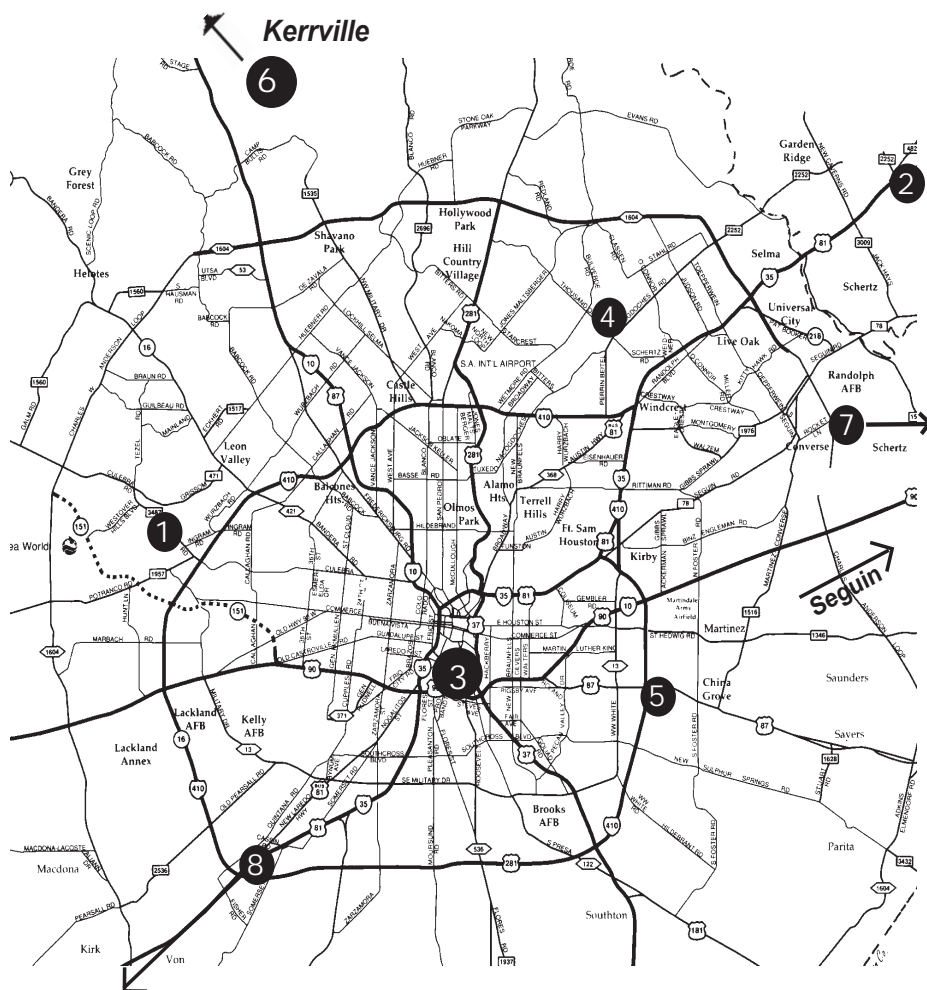

### San Antonio Area

1. Circus Bingo, 8373 Culebra
2. Circus Bingo New Braunfels, 145 W Klein Rd
3. Circus Bingo Play-MorBingo 919 Pleasanton Rd
4. Flamingo Bingo, 12330 Nacogdoches Rd
5. Highland Columbus Club, 5721 US Hwy 87 East (Rigsby)

### Kerville Area

6. American Legion 208, 3800 Hwy 27 East

### Louisiana Area

7. Coushatta Casino Resort, 777 Coushatta Dr. Kinder, LA

### Eagle Pass Area

8. Kickapoo Lucky Eagle Casino